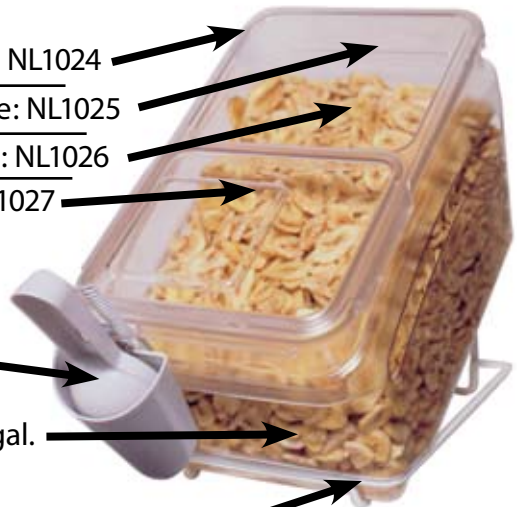

Gravity Bin Parts

Cover: NL6601*

False Front:
NL6303 - 3 gal.
NL6305 - 5 gal.
NL6312 - 12 gal.

Label Holder:
NL6635 - 3 & 5 gal.
NL6612 - 12 gal.

Spout Operator
Handle: NL6505*

Clear Spout Top:
(Modified) - NL6593

Flow Control Wire: NL6507

Spout Bottom: NL6503*

Scoop Bin Parts

Complete Bin:

3 gal. Scoop Bin Set: NL1062
5 gal. Scoop Bin Set: NL1072
12 gal. Scoop Bin Set: NL2075
12 gal Scoop Bin Set w/Casters: NL2275

Scoop Cover Set: NL1024

Scoop Cover Base: NL1025

Scoop Cover Top: NL1026

Label Holder: NL1027

Scoop/Tether/Holster Set: NL4230M

Bin Only: NL1065 - 3 gal., NL1075 - 5 gal., NL2074-01 - 12 gal.

Tongs: NL4230T (not shown)

Large Scoop Set w/wire holder: NL4219M-01 (not shown)

Counter Stand:
NL8801W - White

1501 Westpark Drive, Suite 5
Little Rock, Arkansas 72204

Phone: (800) 872-3490 or 1-501-664-1318 ~ Fax: 1-501-664-9253